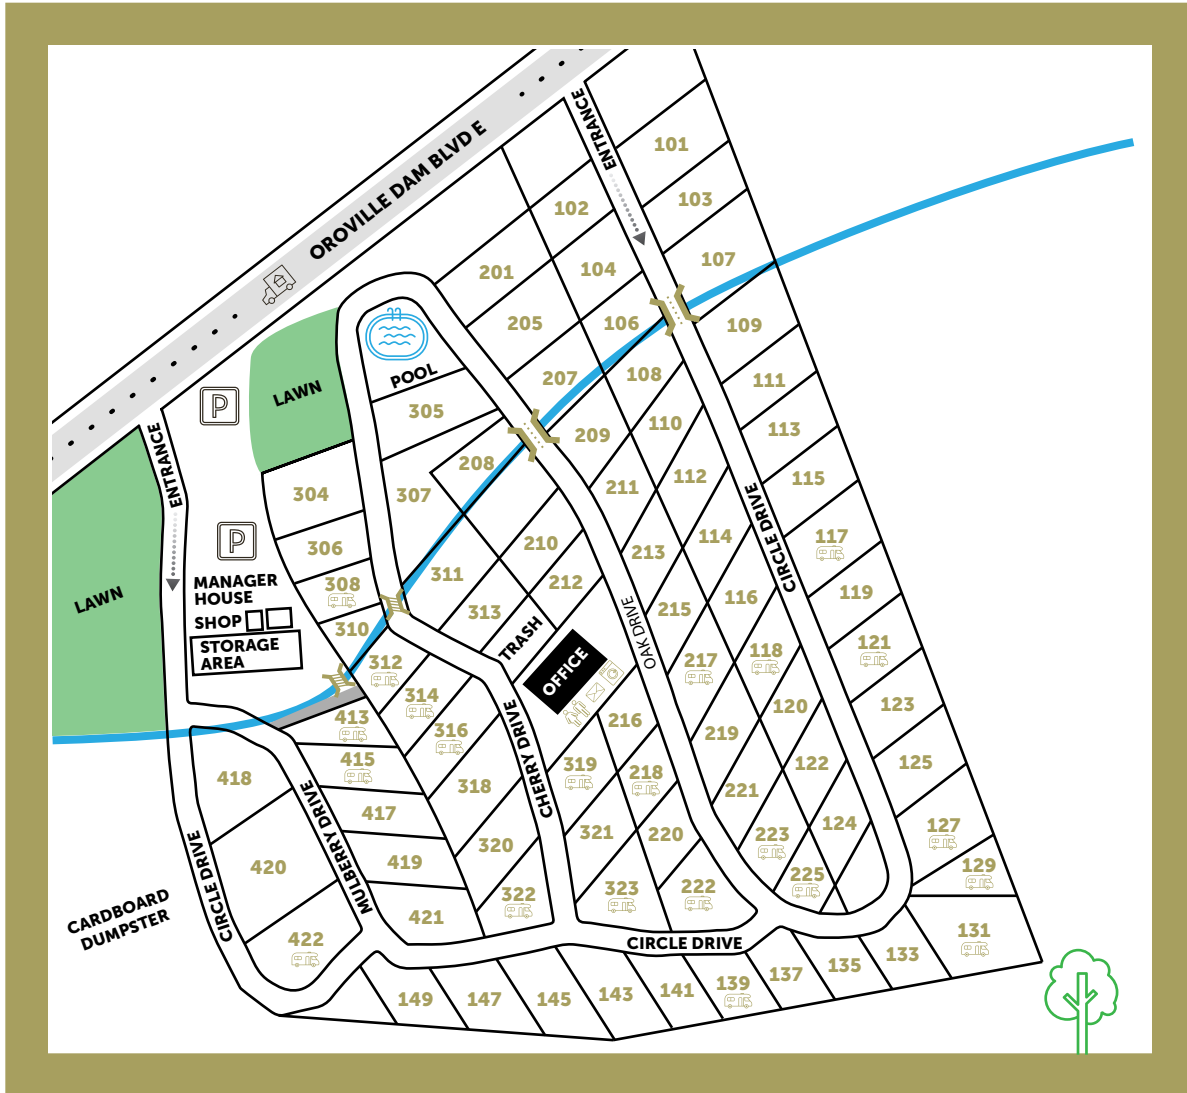

PLEASANT VALLEY MHC

AN ALL-AGE PRIVATE COMMUNITY

3415 ORO DAM BLVD. EAST OROVILLE, CA 95966

FIND YOUR HOME TODAY

PleasantValleyOroville.com